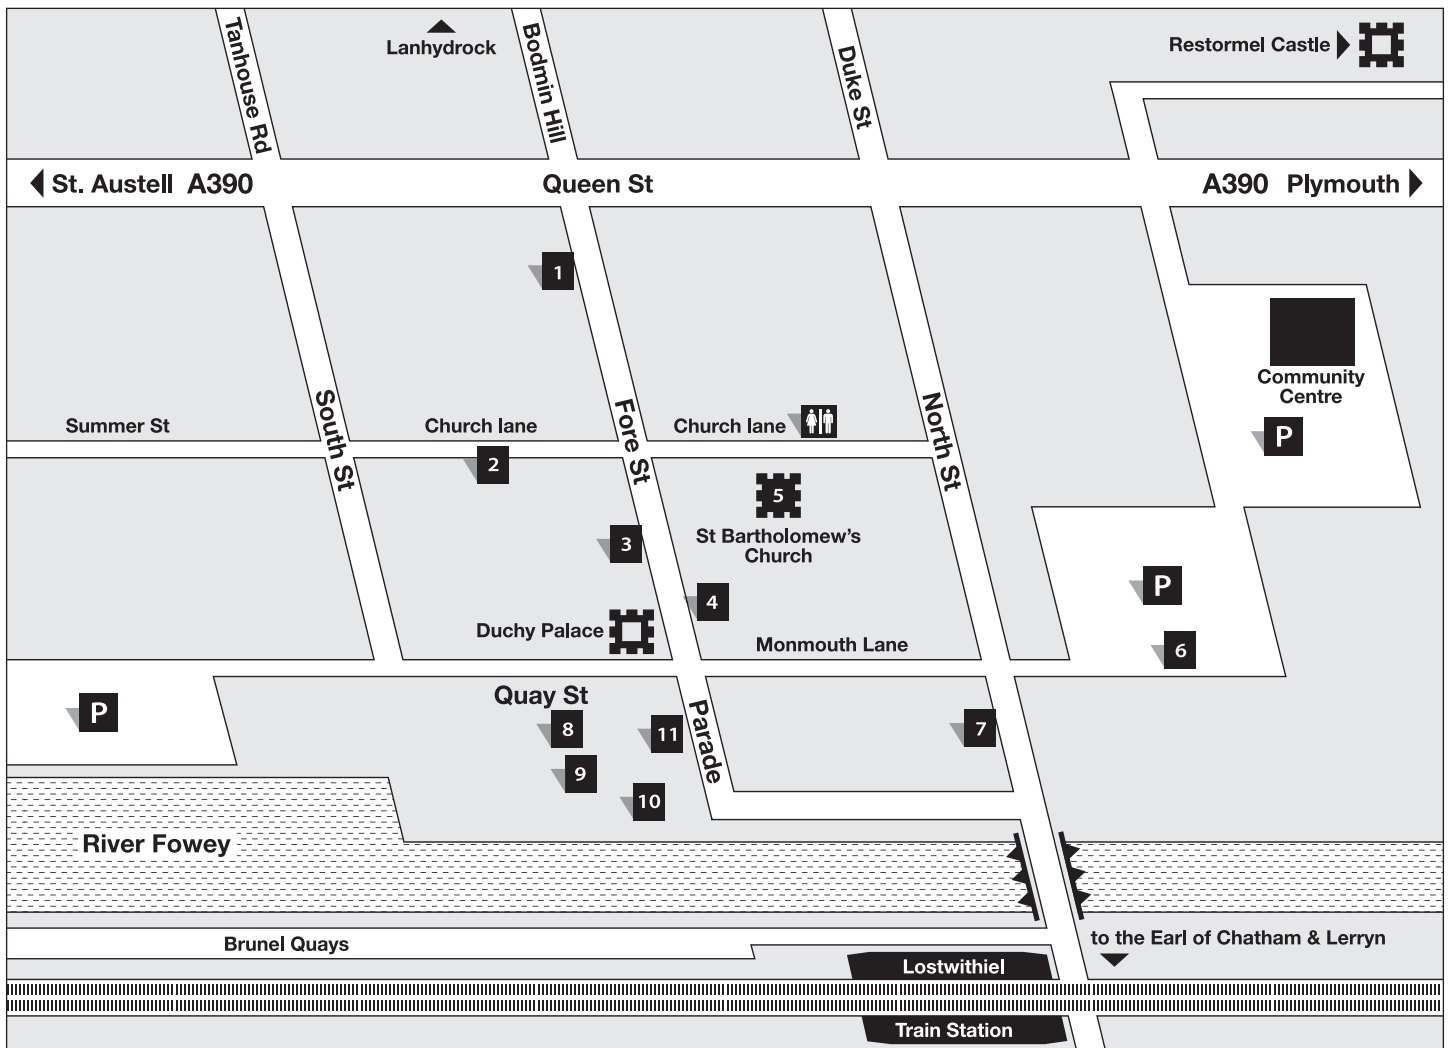

Sunday 10th May 2009
10.00 am ~ 10.00 pm

- | | | |
|----------------------------|-----------------------------------|----------------------------|
| 1 Museum | 5 St. Bartholomew's Church | 9 Young Farmers BBQ |
| 2 Church Rooms | 6 Scout hut | 10 Performance Tent |
| 3 Jeffery's Auction | 7 Globe Inn | 11 Parade |
| 4 Terra Nova | 8 Skinners Beer Tent | |